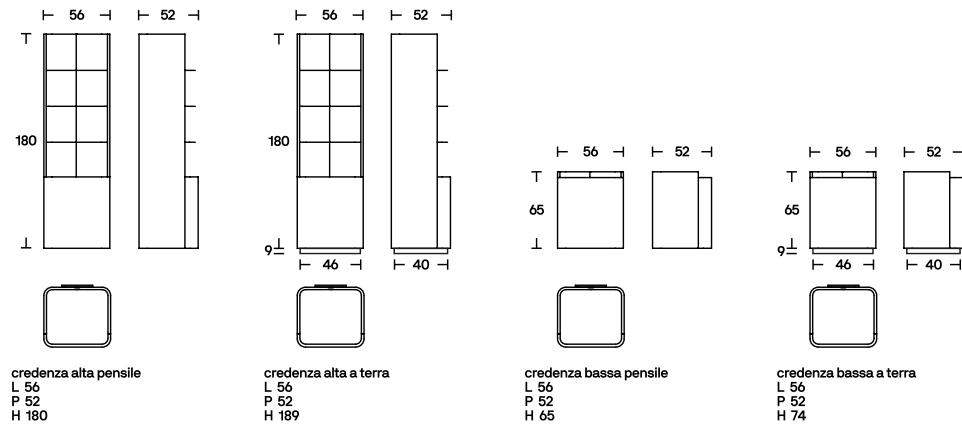

# Élitra

---

Year  
Designer

2024  
Pietro Russo

---

The Élitra storage furniture is distinguished by its shell-like structure, available in wall-mounted or floor-standing options. Its soft shapes and two curved elements at the back define the volumes, making them light and harmonious. The versatility and personality of each item allow for its use individually or in conjunction with other elements from the same series, creating a flexible and open system. Available in low and high versions, the latter featuring visible glass shelves, Élitra reflects Acerbis' ethos through its meticulous selection of materials and finishes. In continuity with the company's historical identity, the furniture is available in dark stained walnut or black ash wood, with matching or glossy lacquered doors, or in the fully lacquered version. A piece of furniture with a strong identity, transcending ephemeral trends.

**Dimensions**

**Finishes**

The sideboard is available in the following combinations of finishes:

- Matt lacquered structure / glossy lacquered door;
- Essence structure / glossy lacquered door;
- Essence structure and door.